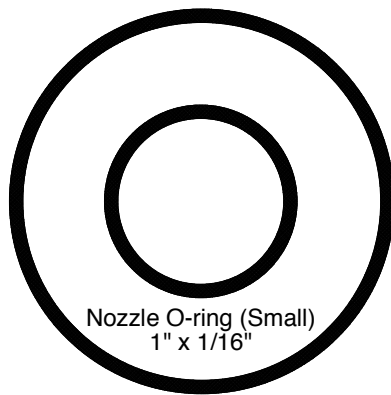

## 38mm High-Power RMS

Aft O-ring  
1-3/8" x 3/16"

Forward O-ring  
1-3/8" x 1/8"

Delay O-ring  
21mm x 3mm

Forward Seal Disk  
O-ring  
1-5/16" x 1/16"

Forward & Aft Insulators

Forward Delay  
Spacer

## 54mm High-Power RMS

Forward & Aft O-rings  
2" x 1/8"

Nozzle O-ring (Small)  
1" x 1/16"

Liner O-ring  
2" x 1/16"

Delay O-ring  
1.17" x .123"

Forward Delay  
Spacer

Forward Seal Disk  
O-ring  
1-7/8" x 1/16"